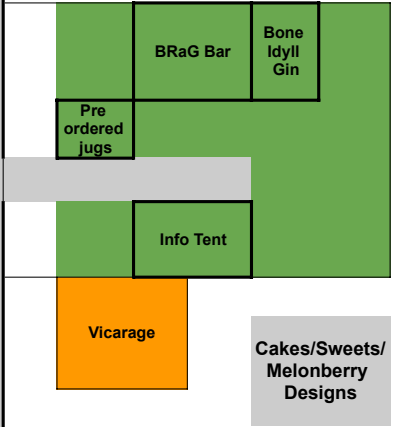

# Street Party Table Plan

Burton road				
20	Atholl Noon	20	21	Kathryn Rowe
19	Jeff Barley	19	22	Mark Rouvray
18	Alex Segall	18	23	Sarah Pennington
17	Serin Thomson	17	24	Helen Longhurst
16	Archana Sharma	16	25	Ceri Williams
15	Gillian Wilson	15	26	Ceri Williams
14	Liam Mannion	14	27	Catherine Coyne
13	Kate Williamson	13	28	Lowri Byrne
12	Vanessa Springett	12	29	John Brooke
11	Lu Roberts	11	30	Savi Lewis
10	Sarah Bishoprick	10	31	Jo Tatum
9	Ann Mason	9	32	Jo Tatum
8	Alex Lynford	8	33	Sarah Chitt
7	Hannah Richmond	7	34	Julie French
6	Di Watling	6	35	Julie French
5	Paddy Beck	5	36	Julie French
4	Malcolm Goldie	4	37	Sewing Angels
3	Dave Hawkins	3	38	St Lukes
2	Dave Hawkins	2	A2	St Lukes
1	BRaG	1	A1	St Lukes

Burton Road				
89	Band/Spare	96	Band/Spare	1
90	Band/Spare	97	Band/Spare	2
91	T&T	98	T&T	3
92	T&T	99	T&T	4
93	T&T	100	T&T	5
94	T&T	101	T&T	6
95	T&T	102	T&T	7