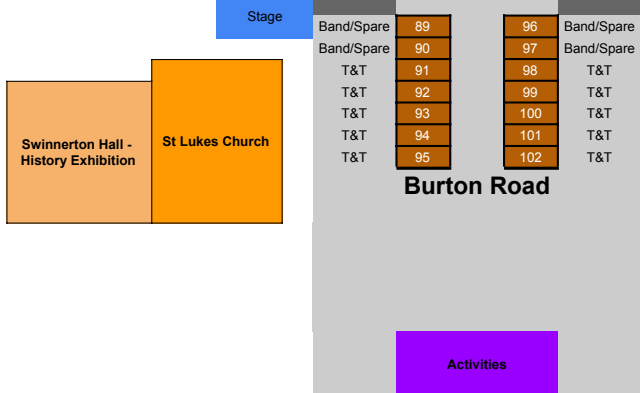

# Street Party Table Plan

Burton road				
20	Atholl Noon	20	21	Kathryn Rowe
19	Jeff Barley	19	22	Mark Rouvray
18	Alex Segall	18	23	Sarah Pennington
17	Serin Thomson	17	24	Helen Longhurst
16	Archana Sharma	16	25	Ceri Williams
15	Gillian Wilson	15	26	Ceri Williams
14	Liam Mannion	14	27	Catherine Coyne
13	Kate Williamson	13	28	Lowri Byrne
12	Vanessa Springett	12	29	John Brooke
11	Lu Roberts	11	30	Savi Lewis
10	Sarah Bishoprick	10	31	Jo Tatum
9	Ann Mason	9	32	Jo Tatum
8	Alex Lynford	8	33	Sarah Chitt
7	Hannah Richmond	7	34	Julie French
6	Di Watling	6	35	Julie French
5	Paddy Beck	5	36	Julie French
4	Malcolm Goldie	4	37	Sewing Angels
3	Dave Hawkins	3	38	St Lukes
2	Dave Hawkins	2	A2	St Lukes
1	BRaG	1	A1	St Lukes

Burton Road				
89	Band/Spare	96	Band/Spare	1
90	Band/Spare	97	Band/Spare	2
91	T&T	98	T&T	3
92	T&T	99	T&T	4
93	T&T	100	T&T	5
94	T&T	101	T&T	6
95	T&T	102	T&T	7