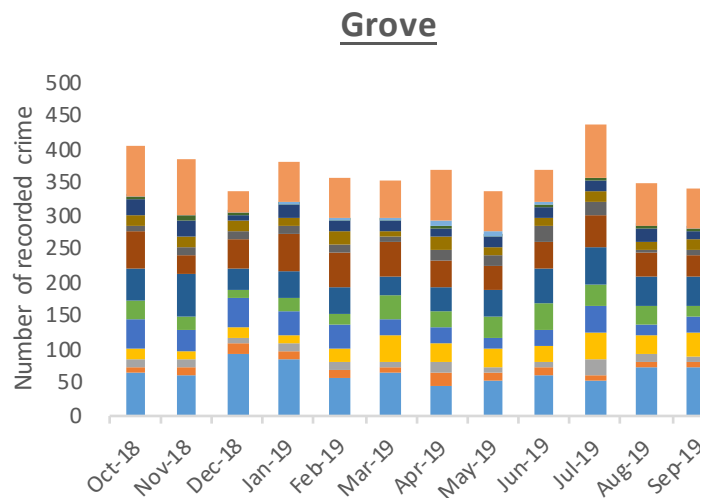

Note: If the data tables do not update automatically when selecting a new option from the drop

Month **Sep-19** <-- Select month here

Ward	Violence and sexual offences			
	Robbery	Burglary	Drugs	
Beverley	26	3	2	2
Canbury	30	1	10	4
Coombe Hill	25	0	10	4
Coombe Vale	5	0	0	1
Grove	71	10	6	36
Norbiton	21	2	3	11
Old Malden	7	2	2	2
St James	12	1	3	2
Tudor	10	0	5	1
North Neighbourhood	207	19	41	63
Alexandra	13	3	4	4
Berrylands	9	0	1	3
Chessington North and Hook	16	0	1	4
Chessington South	25	1	4	1
Surbiton Hill	14	0	9	2
St Mark's	19	6	4	6
Tolworth and Hook Rise	21	2	6	1
South Neighbourhood	117	12	29	21
Total	324	31	70	84

Sep-19

58197.1828574871.1566641595-45339493.1566641595

Possession of weapons	Other crime	Anti-social behaviour	Total
0	0	16	70
0	3	23	93
0	0	5	72
0	1	3	26
4	1	58	339
0	0	18	72
0	1	11	39
0	0	9	36
0	0	17	45
4	6	160	792
0	0	7	44
0	1	22	49
1	1	19	48
0	0	6	51
0	0	16	56
1	1	29	101
1	0	26	79
3	3	125	428
7	9	285	1220

Summary by Ward

Data Source: <https://data.police.uk/data/>

Ward	Grove	← Select ward
Current Month	Sep-19	

Crime Type	Oct-18	Nov-18	Dec-18	Jan-19
Violence and sexual offences	65	62	94	85
Robbery	7	9	14	12
Burglary	12	13	8	13
Drugs	17	13	16	12
Theft from the person	42	33	43	33
Bicycle theft	29	17	14	22
Shoplifting	47	64	33	40
Other theft	59	30	42	55
Vehicle crime	8	10	13	14
Criminal damage and arson	14	16	15	9
Public order	24	27	10	20
Possession of weapons	3	5	3	1
Other crime	3	2	1	3
Anti-social behaviour	73	82	30	63
Total	403	383	336	382

Use the chart filter to select month and crime type

here

	Feb-19	Mar-19	Apr-19	May-19	Jun-19	Jul-19	Aug-19
	56	63	45	54	61	51	71
	12	10	21	11	10	11	9
	13	6	13	9	11	21	12
	18	42	28	25	21	41	27
	37	25	27	17	26	42	19
	17	34	21	34	38	31	26
	38	29	37	38	54	54	44
	54	50	42	35	40	49	36
	13	10	15	16	22	20	5
	17	9	19	14	15	16	10
	16	15	14	16	16	17	22
	3	1	1	1	3	2	2
	4	2	11	5	3	0	3
	57	56	76	61	47	82	63
Total	355	352	370	336	367	437	349