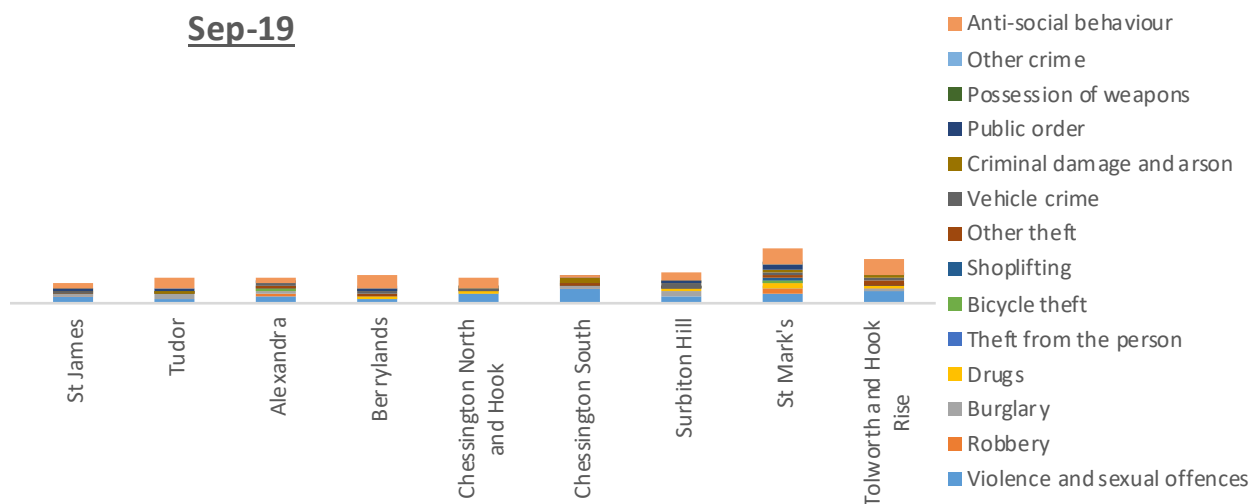

m/uploads/attachment_data/file/796318/count-offence-classification-index-apr-2019.pdf?_ga=2.4386
o-down lists, please go to FORMULAS --> Calculation Options and select 'Automatic'.

Theft from the person	Bicycle theft	Shoplifting	Other theft	Vehicle crime	Criminal damage and arson	Public order
2	3	2	5	4	2	3
2	1	4	2	6	3	4
0	0	0	5	10	9	4
1	1	6	0	3	2	3
24	16	46	32	6	16	13
0	0	2	1	3	4	7
0	2	0	3	3	3	3
0	0	0	1	4	1	3
0	0	0	1	2	2	7
29	23	60	50	41	42	47
0	1	2	4	5	0	1
0	0	0	5	3	2	3
0	0	1	1	3	1	0
0	0	1	3	2	7	1
0	1	1	1	7	4	1
3	3	6	4	3	7	9
0	1	1	9	5	5	1
3	6	12	27	28	26	16
32	29	72	77	69	68	63

Sep-19