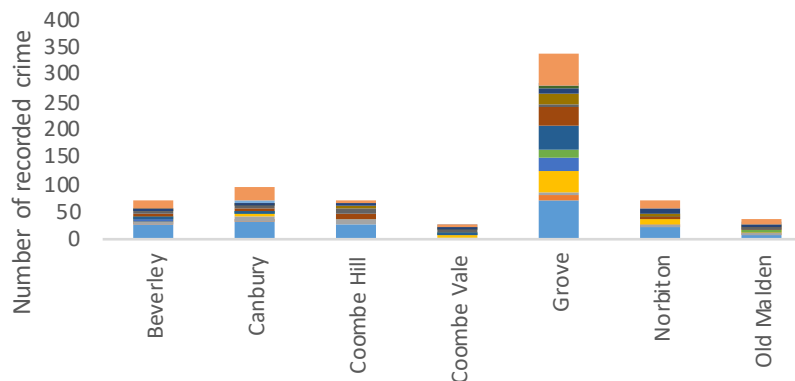

Summary by Month

Data Source: <https://data.police.uk/data/> (Data currently available: Jan-18 to Aug-19)

Crime group classification: <https://assets.publishing.service.gov.uk/government/uploads/system/uploads/attachment_data/file/644444/crime_group_classification.pdf>

Note: If the data tables do not update automatically when selecting a new option from the drop

Month **Sep-19** <-- Select month here

Ward	Violence and sexual offences			
	Robbery	Burglary	Drugs	
Beverley	26	3	2	2
Canbury	30	1	10	4
Coombe Hill	25	0	10	4
Coombe Vale	5	0	0	1
Grove	71	10	6	36
Norbiton	21	2	3	11
Old Malden	7	2	2	2
St James	12	1	3	2
Tudor	10	0	5	1
North Neighbourhood	207	19	41	63
Alexandra	13	3	4	4
Berrylands	9	0	1	3
Chessington North and Hook	16	0	1	4
Chessington South	25	1	4	1
Surbiton Hill	14	0	9	2
St Mark's	19	6	4	6
Tolworth and Hook Rise	21	2	6	1
South Neighbourhood	117	12	29	21
Total	324	31	70	84

Use the chart filter to select ward and crime type