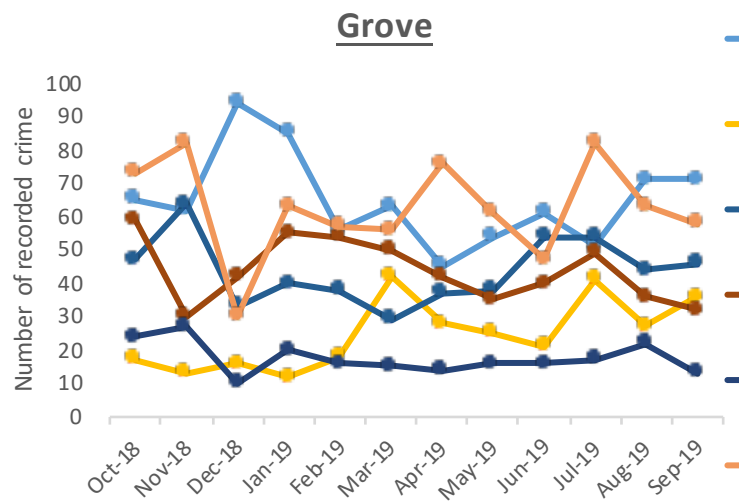

here

	Feb-19	Mar-19	Apr-19	May-19	Jun-19	Jul-19	Aug-19
	56	63	45	54	61	51	71
	12	10	21	11	10	11	9
	13	6	13	9	11	21	12
	18	42	28	25	21	41	27
	37	25	27	17	26	42	19
	17	34	21	34	38	31	26
	38	29	37	38	54	54	44
	54	50	42	35	40	49	36
	13	10	15	16	22	20	5
	17	9	19	14	15	16	10
	16	15	14	16	16	17	22
	3	1	1	1	3	2	2
	4	2	11	5	3	0	3
	57	56	76	61	47	82	63
Total	355	352	370	336	367	437	349

- Anti-social behaviour
- Other crime
- Possession of weapons
- Public order
- Criminal damage and arson
- Vehicle crime
- Other theft
- Shoplifting
- Bicycle theft
- Theft from the person
- Drugs
- Burglary
- Robbery
- Violence and sexual offences