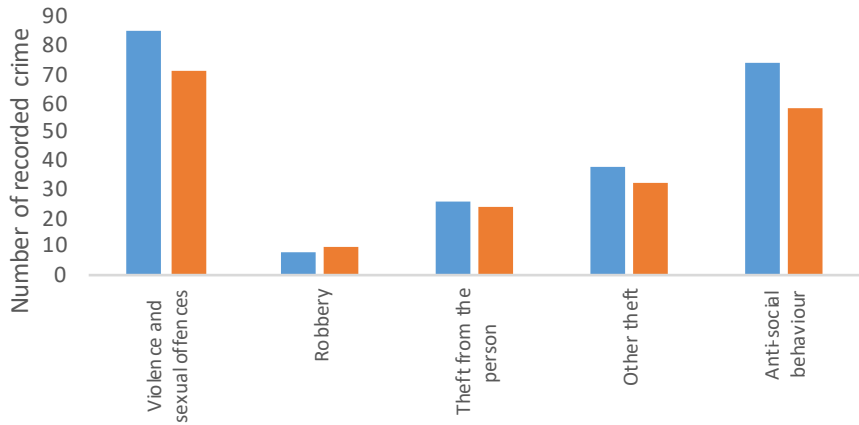

Comparing different months

Sep-19	Total
71	778
10	136
6	137
36	296
24	368
16	299
46	524
32	524
6	152
16	170
13	210
4	29
1	38
58	748
339	4409

Crime Type	Select month below	
	Sep-18	Sep-19
Violence and sexual offences	85	71
Robbery	8	10
Burglary	7	6
Drugs	11	36
Theft from the person	26	24
Bicycle theft	36	16
Shoplifting	42	46
Other theft	38	32
Vehicle crime	1	6
Criminal damage and arson	10	16
Public order	19	13
Possession of weapons	4	4
Other crime	0	1
Anti-social behaviour	74	58
Total	361	339

- —● Violence and sexual offences
- —● Drugs
- —● Shoplifting
- —● Other theft
- —● Public order
- —● Anti-social behaviour

Grove