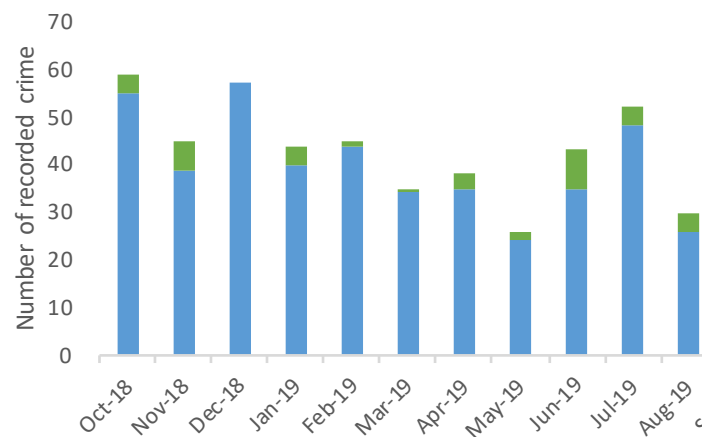

Comparing different months

Sep-19	Total
71	778
10	136
6	137
36	296
24	368
16	299
46	524
32	524
6	152
16	170
13	210
4	29
1	38
58	748
339	4409

Crime Type	Select month below	
	Sep-18	Sep-19
Violence and sexual offences	85	71
Robbery	8	10
Burglary	7	6
Drugs	11	36
Theft from the person	26	24
Bicycle theft	36	16
Shoplifting	42	46
Other theft	38	32
Vehicle crime	1	6
Criminal damage and arson	10	16
Public order	19	13
Possession of weapons	4	4
Other crime	0	1
Anti-social behaviour	74	58
Total	361	339

- Violence and sexual offences
- Drugs
- Shoplifting
- Other theft
- Public order
- Anti-social behaviour

Grove

Change

-14
2
-1
25
-2
-20
4
-6
5
6
-6
0
1
-16
-22

■ Sep-18

■ Sep-19

Summary by Crime Type

Data Source: <https://data.police.uk/data/>

Crime Type	Theft from the person	← Select crime type
Current Month	Sep-19	

Ward	Oct-18	Nov-18	Dec-18	Jan-19
Beverley	12	5	5	4
Canbury	0	1	1	0
Coombe Hill	0	0	1	1
Coombe Vale	0	0	1	1
Grove	42	33	43	33
Norbiton	0	0	1	1
Old Malden	0	0	2	0
St James	1	0	2	0
Tudor	0	0	1	0
North Neighbourhood	55	39	57	40
Alexandra	0	1	0	0
Berrylands	0	0	0	1
Chessington North and Hook	1	0	0	0
Chessington South	0	0	0	1
Surbiton Hill	1	1	0	0
St Mark's	2	3	0	1
Tolworth and Hook Rise	0	1	0	1
South Neighbourhood	4	6	0	4
Total	59	45	57	44

[Use the chart filter to select month and ward](#)

Theft from the person

e type here

	Feb-19	Mar-19	Apr-19	May-19	Jun-19	Jul-19	Aug-19
	3	5	5	6	6	2	2
	1	0	1	0	0	3	3
	0	0	0	0	0	0	0
	0	0	0	0	1	0	0
	37	25	27	17	26	42	19
	0	1	1	0	2	0	0
	0	0	0	1	0	0	1
	1	1	0	0	0	0	1
	2	2	1	0	0	1	0
	44	34	35	24	35	48	26
	0	0	0	0	0	0	0
	0	0	0	0	1	0	0
	0	0	0	0	0	0	0
	0	0	0	0	1	1	0
	0	0	0	0	1	0	0
	1	1	3	1	5	3	3
	0	0	0	1	0	0	1
	1	1	3	2	8	4	4
	45	35	38	26	43	52	30